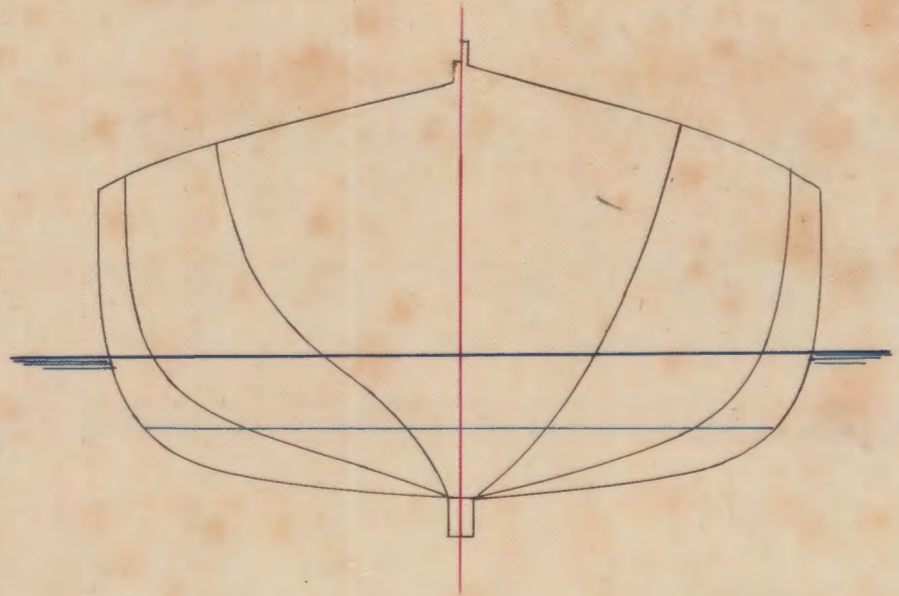

105

Sheer Draught of Whale Gig

Dimensions 27'-0" Long  
5'-1" Beam  
2'-1" Deep

Scale 3/4" = 1 foot