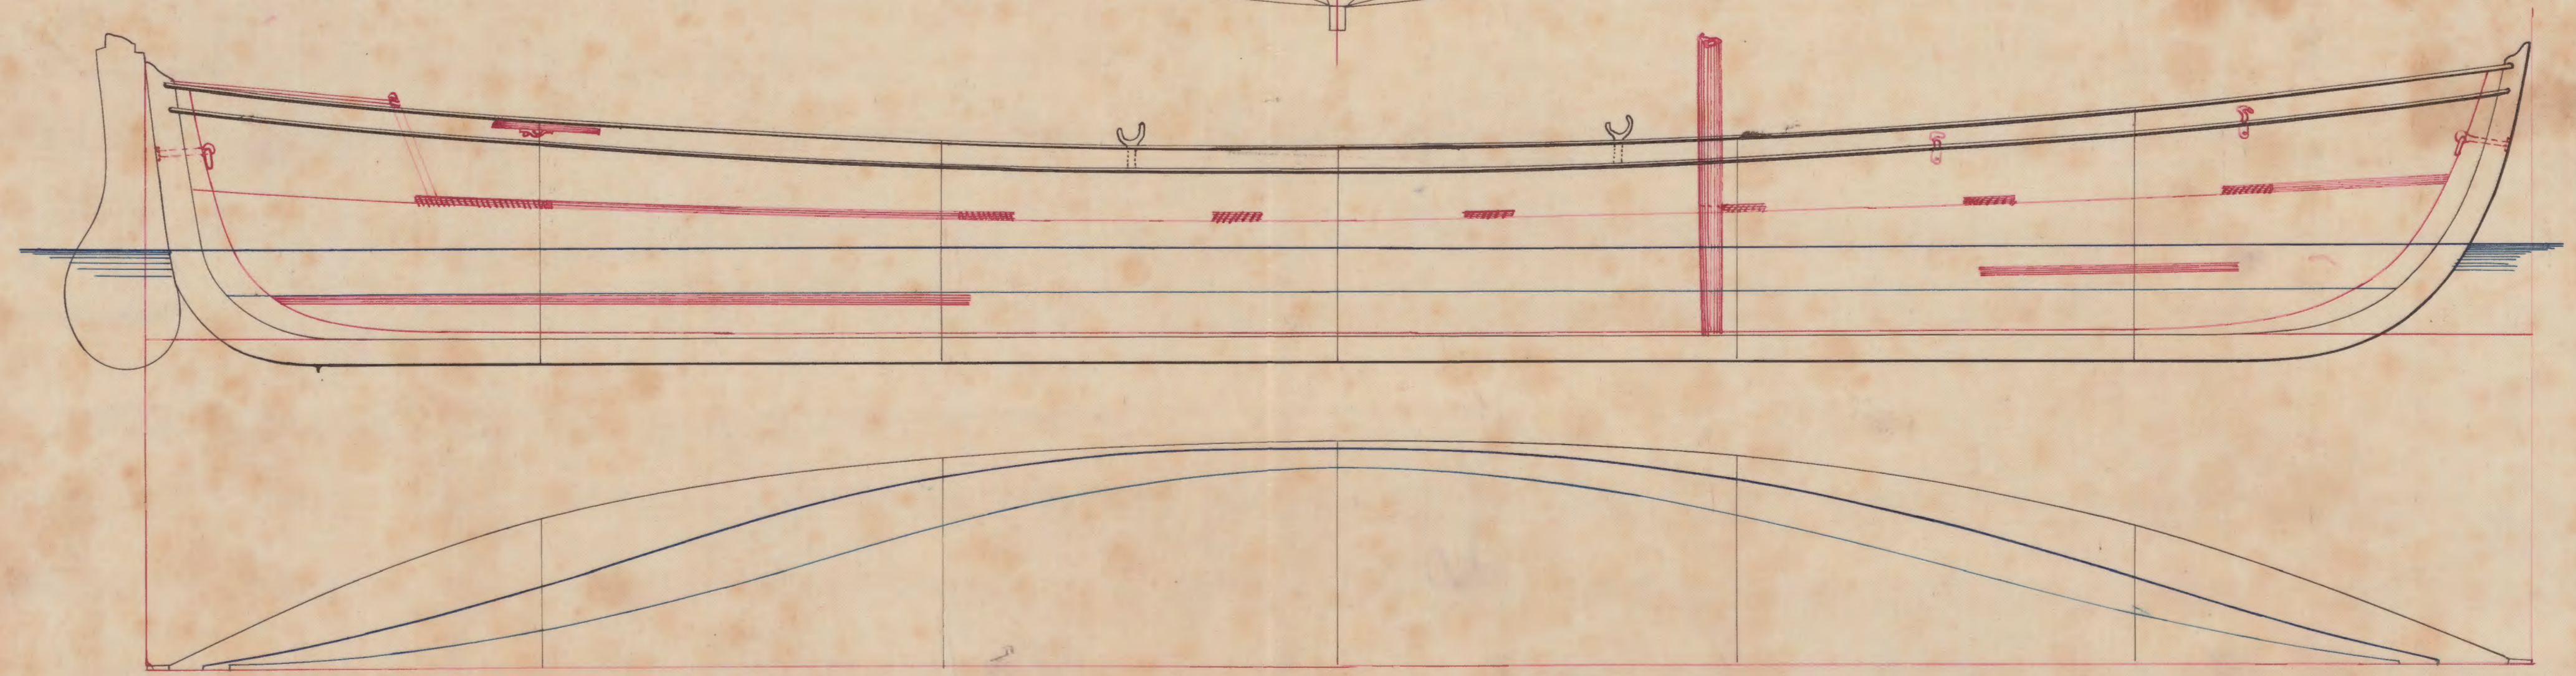

105

Sheer Draught of Whale Gig

Dimensions 27'-0" Long  
5'-1" Beam  
2'-1" Deep

Scale 3/4" = 1 foot